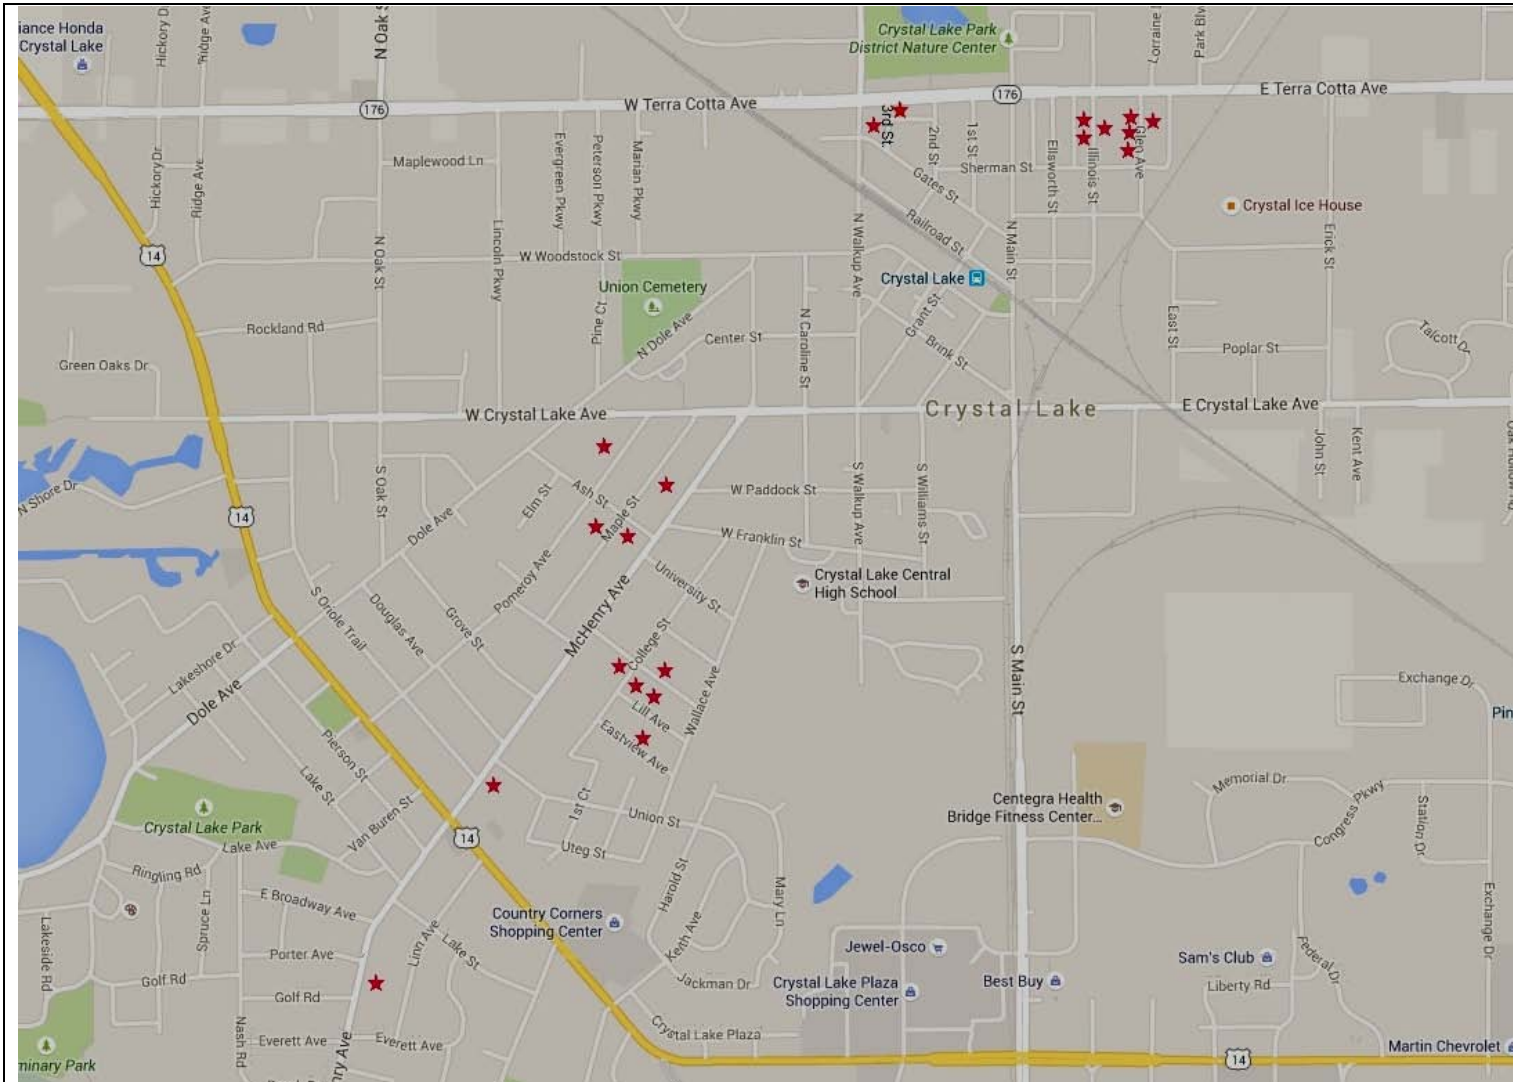

185 Glen Avenue  
Sunlight Model \*

202 Glen Avenue  
Manchester Model \*

232 Glen Avenue  
Crescent Model \*

210 Illinois Street  
Crafton Model

214 Illinois Street  
Argyle Model

215 Illinois Street  
Barrington Model

40 Pomeroy Avenue  
Model No. 124 \* \*\*

\* Documented Sears Origin

\*\* Plaqued by the McHenry County Historical Society

# A SELF GUIDED TOUR OF SEARS MAIL ORDER HOMES IN CRYSTAL LAKE

SEARS, ROEBUCK  
AND CO.

CHICAGO,  
ILLINOIS

Presented by:

The Historic Sites Committee of the McHenry County Historical Society - [www.mchenrycountyhistory.org](http://www.mchenrycountyhistory.org)

Please remember, these are private residences. Be kind & treat them accordingly.

The Willard Model \* \*\*  
Located at:  
162 Rosedale Ave.

\* Documented Sears Origin  
\*\* This Home has been plaqued by  
the McHenry County Historical  
Society